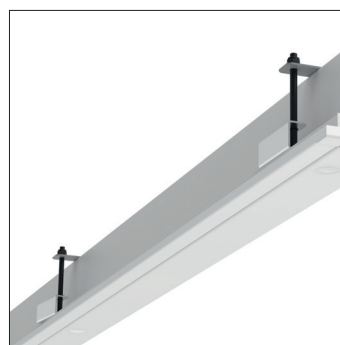

CLIN 600 OP

Mounting:	Recessed mounting into modular or plasterboard ceiling
Body material:	Steel and aluminium
Colour:	Standard white RAL 9003, other RAL colours on request
Lumen output:	Standard up to 5000 lm, any other on request
LED module:	Signify (Philips), Tridonic or equivalent SMD LED modules
Colour temperature:	3000/4000K/2700-6500K TunableWhite, other on request
Colour Rendering:	CRI>80 in standard, other on request
Driver:	EVG on-off/DALI/TW DT8, other on request
Wireless control:	On request
Daylight/Occupancy sensor:	On request
Emergency unit:	On request
Operating temperature range:	0°C ... +35°C
IP Class:	IP65 in standard
Power:	220-240V 50/60Hz
Lighting direction:	Direct lighting
Light distribution:	Symmetric
Optics:	White reflector
Beam angle:	All types available in our LDT file database
Diffuser:	Clear glass with opal acrylic
Warranty:	5 Years standard warranty

CLIN 600 OP modular ceiling luminaire

CLIN 600 OP GK plasterboard ceiling luminaire

All current index numbers, lumen outputs, power consumption and many other technical information are available in our 2024 pricelist.

GK plasterboard ceiling brackets