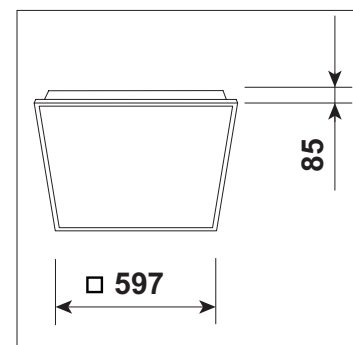

Lighting direction

PDF datasheet:

CLIN 600 OP

Mounting:	Recessed mounting into modular or plasterboard ceiling
Body material:	Steel and aluminium
Colour:	Standard white RAL 9003, other RAL colours on request
Lumen output:	Standard up to 5000 lm, any other on request
LED module:	Signify (Philips), Tridonic or equivalent SMD LED modules
Colour temperature:	3000/4000K/2700-6500K TunableWhite, other on request
Colour Rendering:	CRI>80 in standard, other on request
Driver:	EVG on-off/DALI/TW DT8, other on request
Wireless control:	On request
Daylight/Occupancy sensor:	On request
Emergency unit:	On request
Operating temperature range:	0°C ... +35°C
IP Class:	IP65 in standard
Power:	220-240V 50/60Hz
Lighting direction:	Direct lighting
Light distribution:	Symmetric
Optics:	White reflector
Beam angle:	All types available in our LDT file database
Diffuser:	Clear glass with opal acrylic
Warranty:	5 Years standard warranty

GK plasterboard ceiling brackets

Basic dimensions

CLIN 600 OP

Available versions

CLIN 600 OP

Product code	Product name	Gross Lumen [lm]	Nett Lumen [lm]	Power [W]	Efficacy [lm/W]	Colour temperature [K]	Lifetime L/B	Diffuser	Length [mm]	Width [mm]	Height [mm]
Recessed luminaire lay-in type for modular ceiling with opalic glass diffuser											
12.00140.83.E.OP.CG	CLIN 600 OP / 5000lm / 830 / E / OP / CG	5000	4250	30	142	3000	70.000/L80B10	OP/CG	595	595	75
12.00140.84.E.OP.CG	CLIN 600 OP / 5000lm / 840 / E / OP / CG	5000	4250	30	142	4000	70.000/L80B10	OP/CG	595	595	75
Recessed luminaire for plasterboard ceiling with opalic glass diffuser											
12.00145.83.E.OP.CG	CLIN 600 OP GK / 5000lm / 830 / E / OP / CG	5000	4250	30	142	3000	70.000/L80B10	OP/CG	595	595	75
12.00145.84.E.OP.CG	CLIN 600 OP GK / 5000lm / 840 / E / OP / CG	5000	4250	30	142	4000	70.000/L80B10	OP/CG	595	595	75