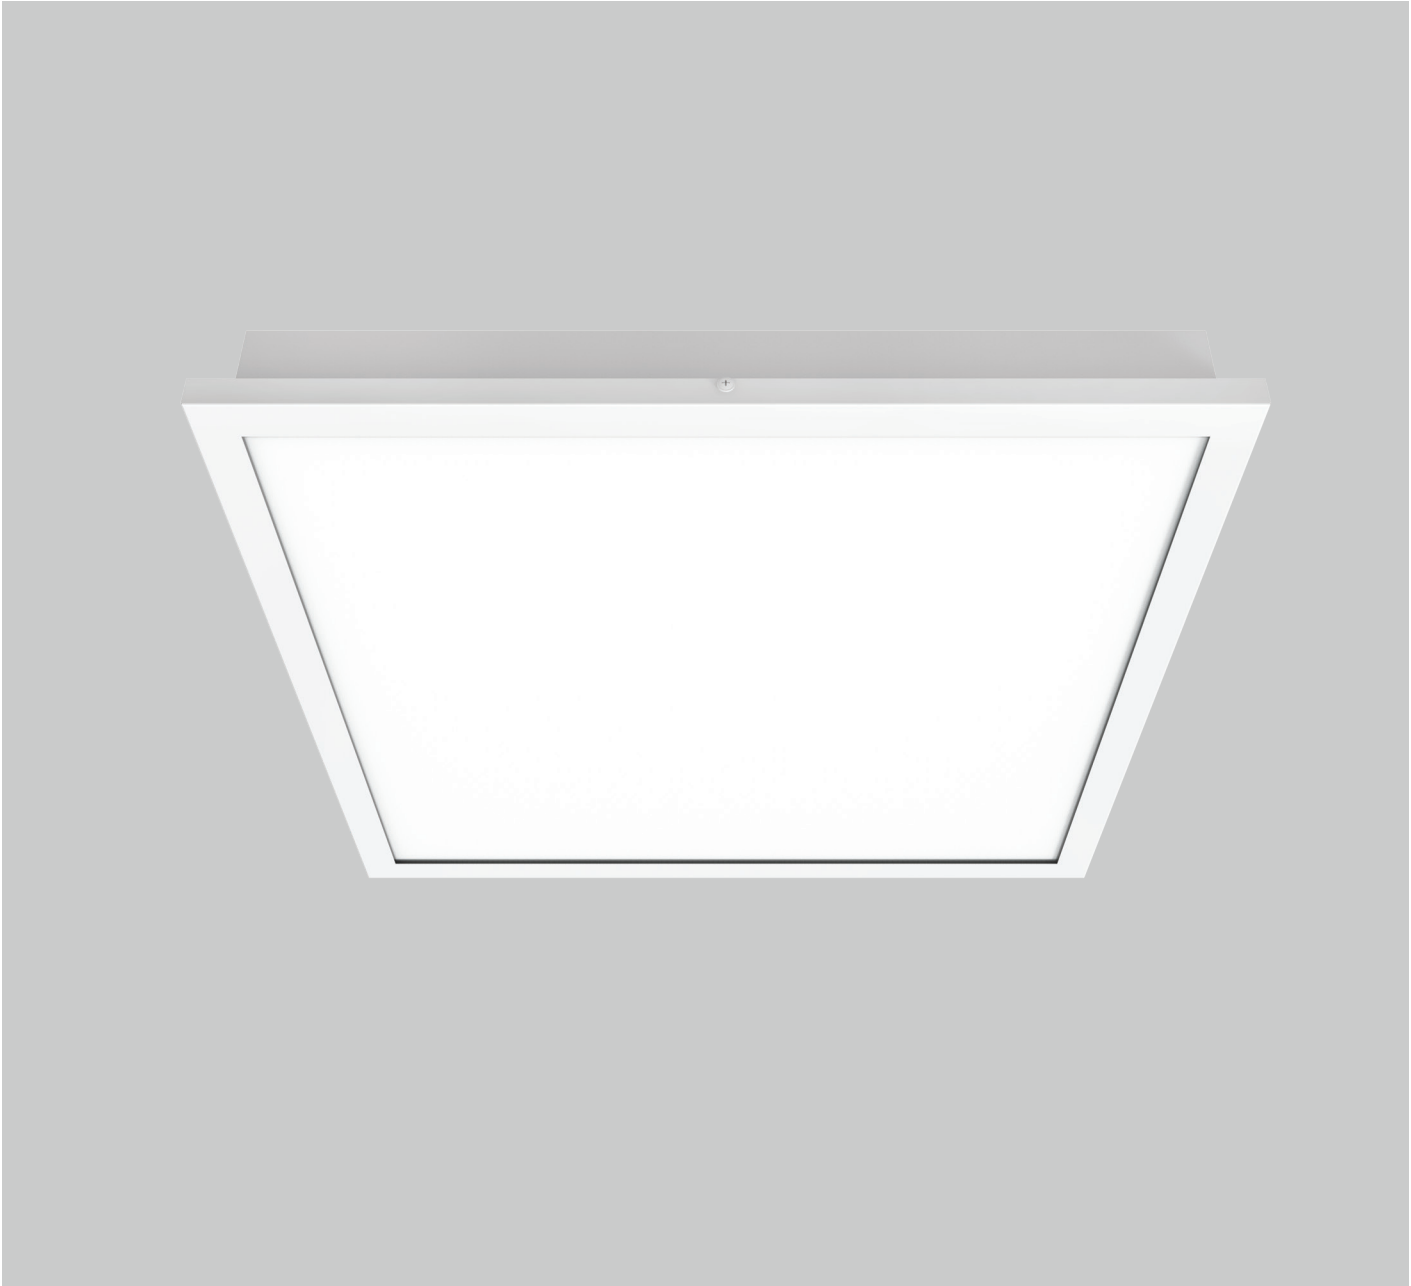

CLIN 600 OP

Square recessed cleanroom luminaire for modular or plasterboard ceiling type. Diffusor-opal acrylic and clear tempered glass. Top quality SMD LED modules with colour consistency MacAdams 3, extensive portfolio of lumen ranges, CCTs and spectra. Variety of drivers: standard EVG on/off, DALI, TW DT8 on request. Mounting into modular or plasterboard (GK) type of ceiling. Body is made of aluminium and steel. Standard colour RAL 9003M antibacterial paint, other colours on request. Variety of lumen outputs and drivers allows to use this luminaire in different types of lighting projects.

Lighting direction

PDF datasheet:

CLIN 600 OP

Mounting:	Recessed mounting into modular or plasterboard ceiling
Body material:	Steel and aluminium
Colour:	Standard white RAL 9003, other RAL colours on request
Lumen output:	Standard up to 5000 lm, any other on request
LED module:	Signify (Philips), Tridonic or equivalent SMD LED modules
Colour temperature:	3000/4000K/2700-6500K TunableWhite, other on request
Colour Rendering:	CRI>80 in standard, other on request
Driver:	EVG on-off/DALI/TW DT8, other on request
Wireless control:	On request
Daylight/Occupancy sensor:	On request
Emergency unit:	On request
Operating temperature range:	0°C ... +35°C
IP Class:	IP65 in standard
Power:	220-240V 50/60Hz
Lighting direction:	Direct lighting
Light distribution:	Symmetric
Optics:	White reflector
Beam angle:	All types available in our LDT file database
Diffuser:	Clear glass with opal acrylic
Warranty:	5 Years standard warranty